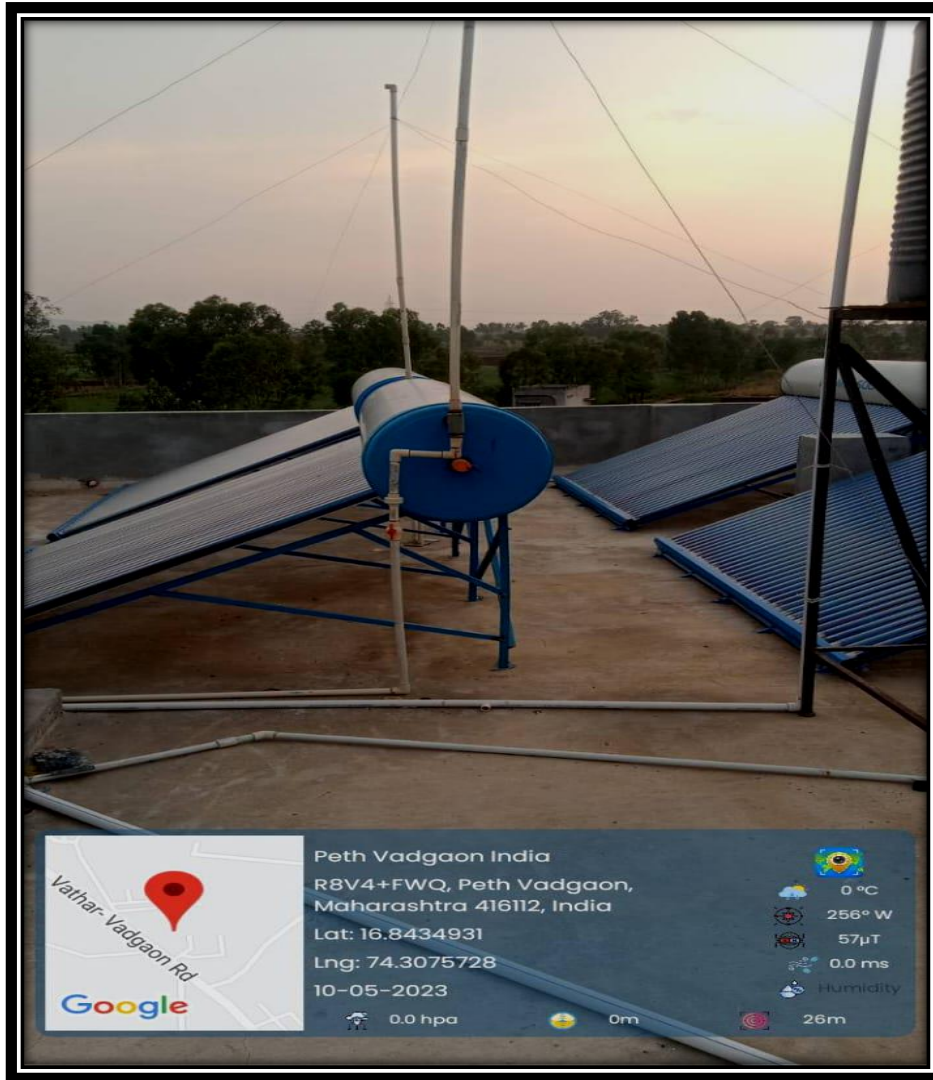

INDEX

Sr. No.	Details	Page No.
1	Solar panel's at girls hostel	3
2	Use of Led Lights	4
3	Use of energy efficient equipment	5
4	Disposal of Waste	6
5	Sanitary Napkin Vending and Disposal Machine	7
6	Solid Waste Collection Vehicle	8
7	Water treatment plant	9
8	Supply of recycled water to garden	10
9	Facility for different Solid Waste	11
10	Collection of Bio waste by SS Services	12
11	Facility for Hazardous substance	13
12	Rain water harvesting	14
13	Rain Water Collection And Percolation	15
14	Green Campus	16
15	Two Wheeler Parking	17
16	Plastic free Drive	18
17	Wheelchair Facility for Divyangjan candidates	19
18	Railing for the Divyangjan candidates	20
19	Special Toilets for Divyangjan candidates	21

Solar panel's at girl's hostel

[Back to Index](#)